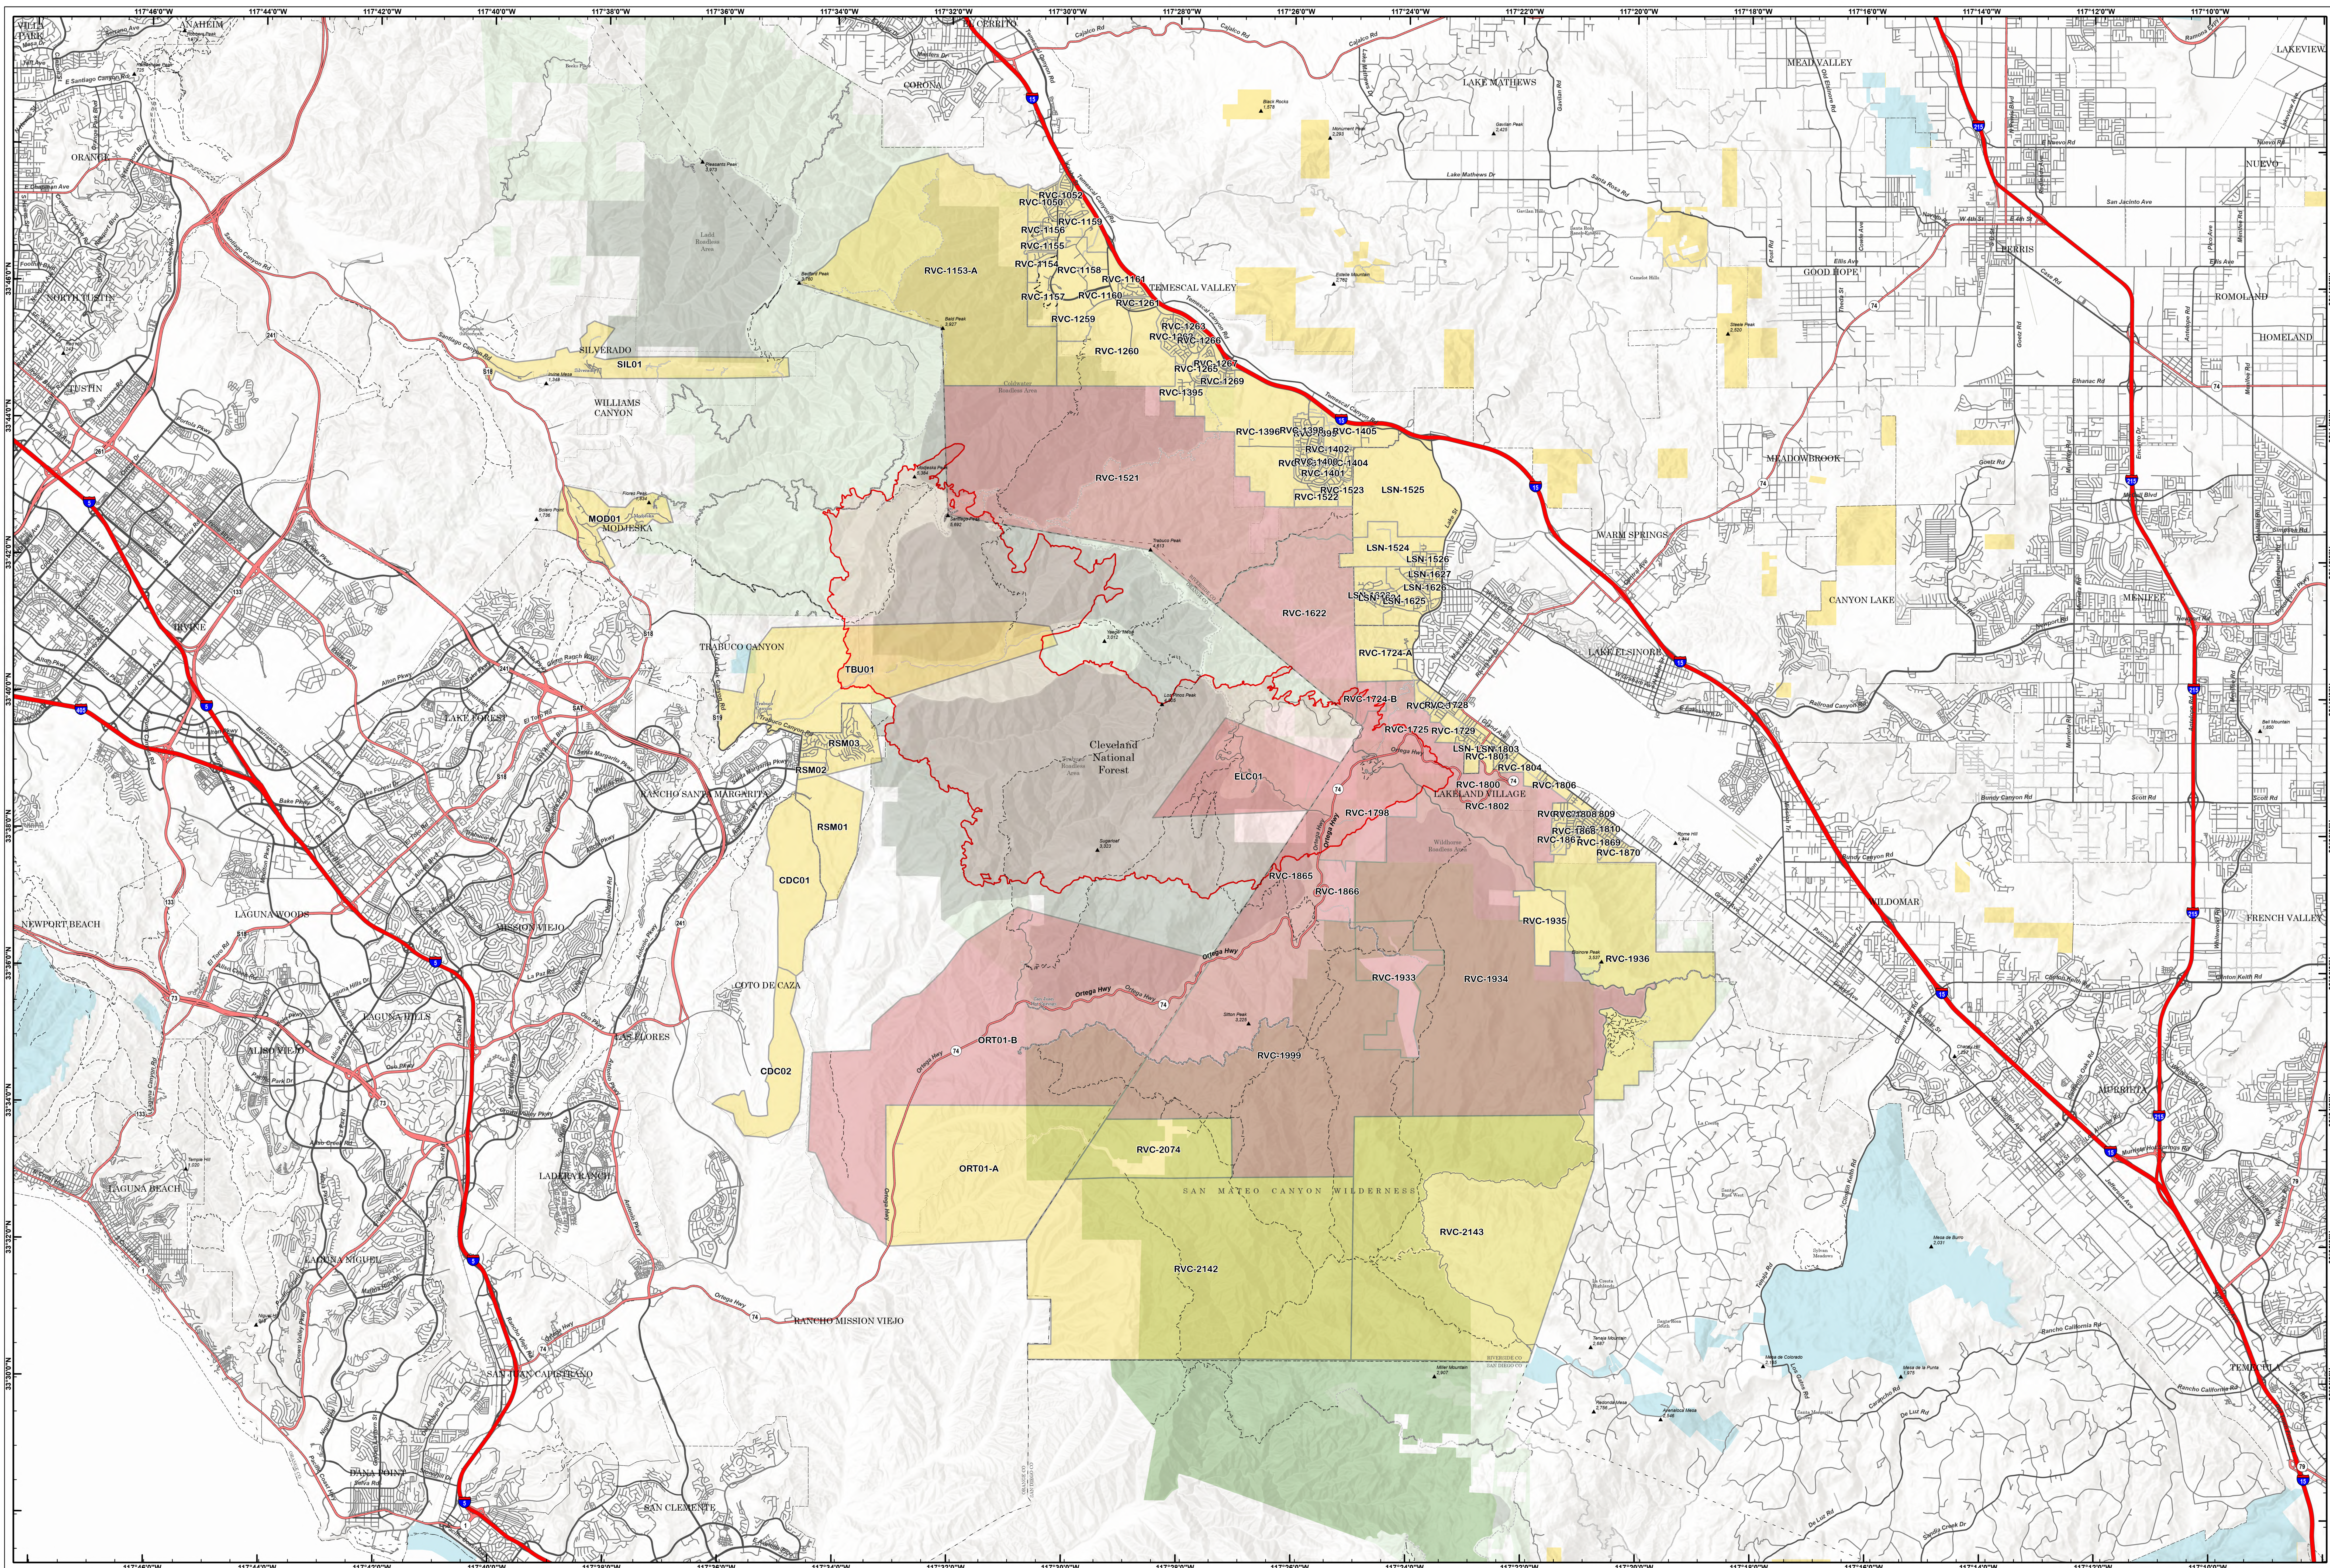

INFORMATION

Airport 09/15/24 Day

09/15/24 Day

CA-ORC-127883

INFORMATION

	Wildfire Daily Fire Perimeter	Secondary Highway	County Road (Dirt)	Gravel Road	American Indian Lands	State Lands
	Evacuation Warning	Primary Paved	Primary Dirt	Dirt Road	Bureau of Land Management Lands	U.S. Fish Wildlife Service Lands
	Evacuation Order	Secondary Paved	Secondary Dirt	Unimproved Road	National Park Service Lands	USFS Roadless Areas
	Primary Highway	State Road (Dirt)	Paved	Forest Service Roads Closed	Other Federal Government Lands	USFS Wilderness

Datum: NAD 1983 UTM Zone 11N